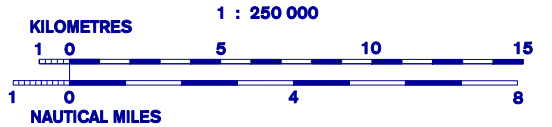

AD ELEV 778 ft / 237 m

VFR Arrivals and Departures Chart BRNO/Tuřany

BEARINGS ARE MAGNETIC
ALTITUDES ARE IN
FEET/METRES
ELEVATIONS ARE IN METRES
DISTANCES ARE IN NM

BRNO APPROACH/RADAR	120,550 119,900 121,500
TUŘANY TOWER TUŘANY GROUND	119,600 125,425 121,500
TUŘANY ATIS MEDLÁNKY INFO	132,450 122,400

ALTITUDES IN BRACKETS
ARE FOR NIGHT VFR FLIGHTS